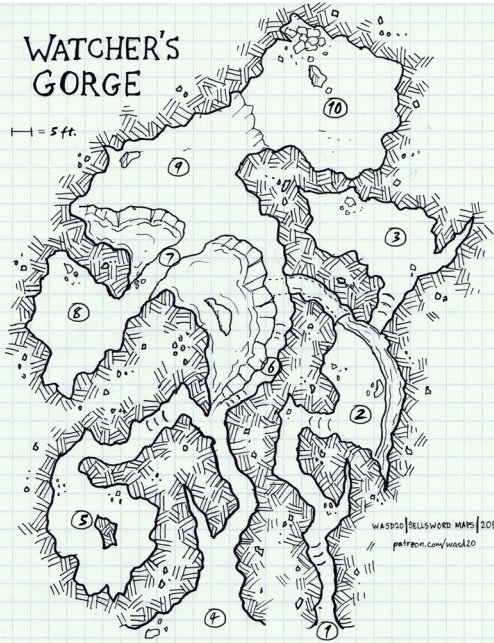

WATCHER'S GORGE

1" = 5 ft.

WASD20 | BELLWORD MAPS | 2016
patreon.com/wasd20